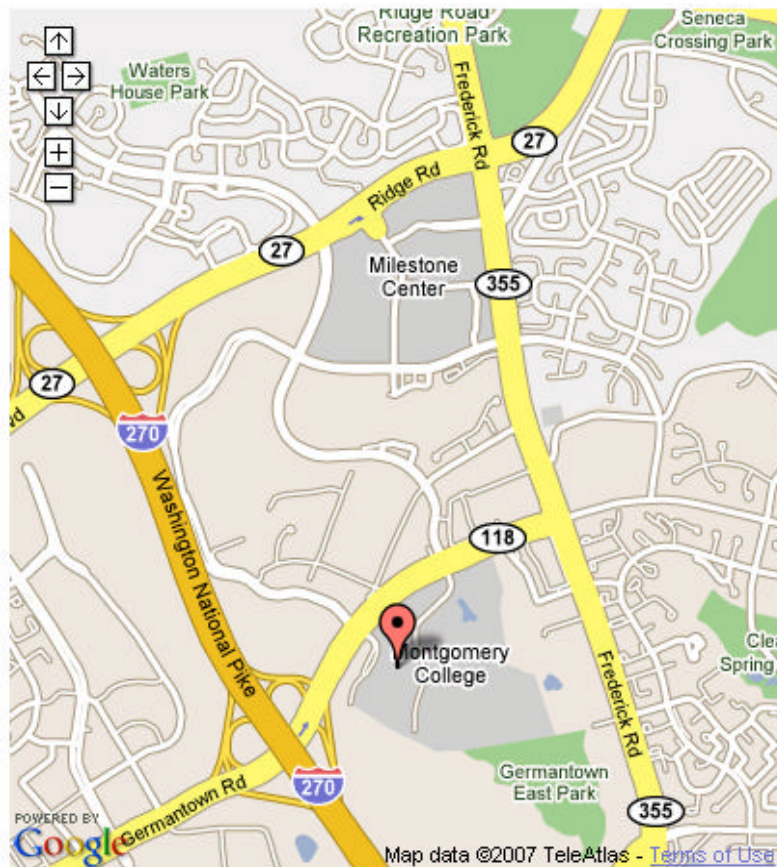

MARC will hold its Field Day 2007 at the Germantown Campus of Montgomery College. Please join us between 2:00 PM on June 23 (Saturday) and 2:00 PM on June 24 (Sunday). **Everyone is welcome!**

Directions to the Germantown Campus

Take I-270 North or South to Exit 15 East (MD-118) toward Damascus and MD-355. Continue about one mile to the second traffic light at Observation Drive; turn right. Follow the campus driveway to its end and the parking lot on the left.

The campus is also easily accessible from the Shady Grove Metro station via the County's Ride On bus.

GPS location-- N 39.18545 (latitude), W 77.24890 (longitude)