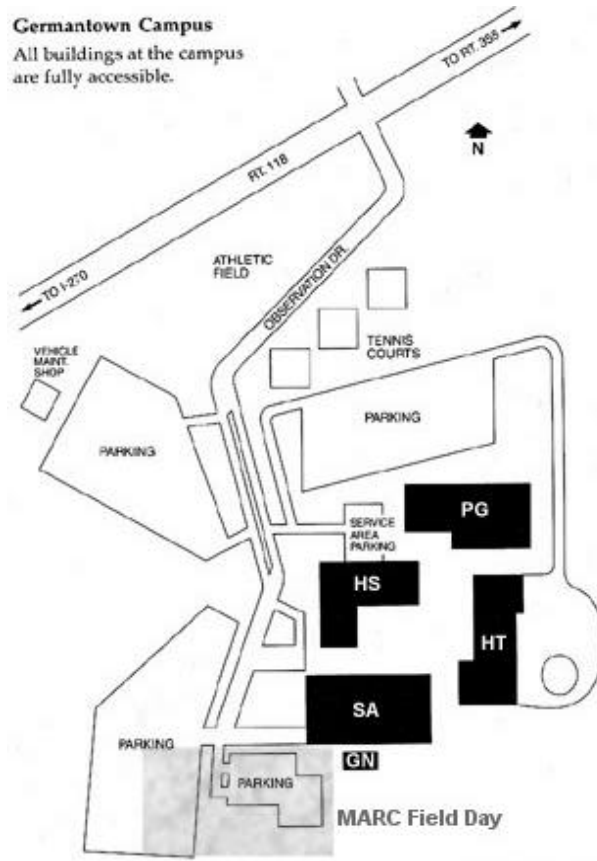

MARC will hold its Field Day 2007 at the Germantown Campus of Montgomery College. Please join us between 2:00 PM on June 23 (Saturday) and 2:00 PM on June 24 (Sunday). **Everyone is welcome!**

Directions to the Germantown Campus

Take I-270 North or South to Exit 15 East (MD-118) toward Damascus and MD-355. Continue about one mile to the second traffic light at Observation Drive; turn right. Follow the campus driveway to its end and the parking lot on the left.

The campus is also easily accessible from the Shady Grove Metro station via the County's Ride On bus.

GPS location-- N 39.18545 (latitude), W 77.24890 (longitude)